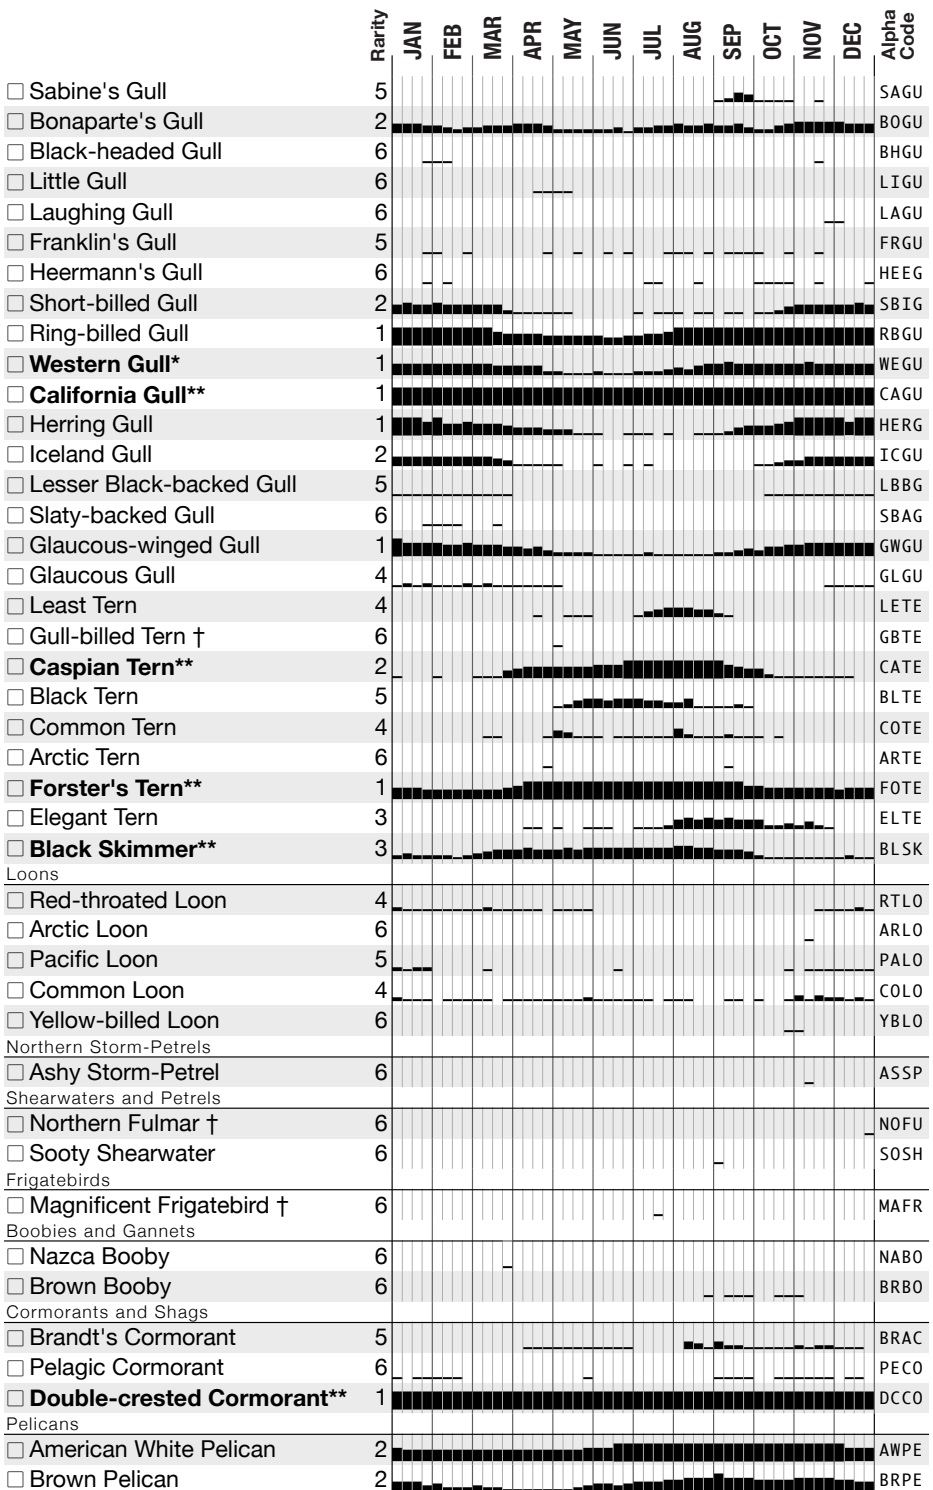

Rarity	JAN	FEB	MAR	APR	MAY	JUN	JUL	AUG	SEP	OCT	NOV	DEC	Alpha Code
Hérons, Egrets, and Bitterns														
☐ American Bittern*	4													AMBI
☐ Least Bittern*	6													LEBI
☐ Great Blue Heron**	1													GBHE
☐ Great Egret**	1													GREG
☐ Snowy Egret**	1													SNEG
☐ Little Blue Heron*	6													LBHE
☐ Cattle Egret*	5													CAEG
☐ Green Heron**	3													GRHE
☐ Black-crowned Night-Heron**	1													BCNH
Ibises and Spoonbills														
☐ Glossy Ibis	6													GLIB
☐ White-faced Ibis*	4													WFIB
New World Vultures														
☐ California Condor	6													CACO
☐ Turkey Vulture**	1													TUVU
Osprey														
☐ Osprey*	3													OSPR
Hawks, Eagles, and Kites														
☐ White-tailed Kite**	2													WTKI
☐ Golden Eagle**	3													GOEA
☐ Northern Harrier**	2													NOHA
☐ Sharp-shinned Hawk**	3													SSHA
☐ Cooper's Hawk**	2													COHA
☐ American Goshawk	6													AGOS
☐ Bald Eagle**	3													BAEA
☐ Red-shouldered Hawk**	2													RSHA
☐ Broad-winged Hawk	6													BWHA
☐ Swainson's Hawk*	4													SWHA
☐ Zone-tailed Hawk	6													ZTHA
☐ Red-tailed Hawk**	1													RTHA
☐ Rough-legged Hawk	5													RLHA
☐ Ferruginous Hawk	4													FEHA
Barn-Owls														
☐ Barn Owl**	2													BANO
Owls														
☐ Flammulated Owl †	6													FLOW
☐ Western Screech-Owl**	2													WESO
☐ Great Horned Owl**	1													GHOW
☐ Northern Pygmy-Owl**	3													NOPO
☐ Burrowing Owl**	3													BUOW
☐ Long-eared Owl*	4													LEOW
☐ Short-eared Owl*	4													SEOW
☐ Northern Saw-whet Owl**	3													NSWO
Kingfishers														
☐ Belted Kingfisher**	3													BEKI
Woodpeckers														
☐ Williamson's Sapsucker	6													WISA
☐ Yellow-bellied Sapsucker	5													YBSA
☐ Red-naped Sapsucker	5													RNSA