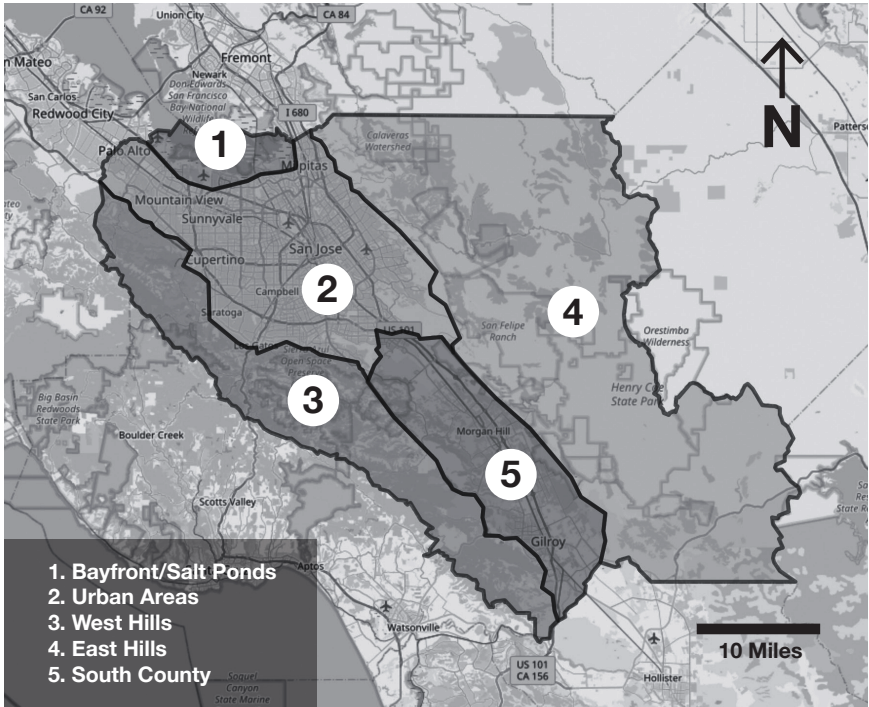

A Checklist of

Birds

of Santa Clara County

Santa Clara Valley Audubon Society

Version 3.0

Released 10/08/2023

Birding in Santa Clara County

Birding Zones:

Santa Clara County can be divided into five major zones, each of which has different habitats and unique birding opportunities. The map above shows the zones, and below is a selection of productive birding destinations within each zone. For more information about these zones and the birds that can be found there, please visit our self-guided field trip section on the SCVAS website: scvas.org/self-guided-field-trips.

1. Bayfront/Salt Ponds

Don Edwards NWR, Charleston Slough, Shoreline Lake, Palo Alto Baylands

2. Urban Areas

Ulistac Natural Area, Vasona Lake Park, Almaden Lake Park

3. West Hills

Sanborn County Park, Stevens Creek County Park, Picchetti Ranch Preserve

Notes:

Notes

Additions to the V3.0 edition (2023)

American Goshawk (Split from Eurasian Goshawk)
Western Flycatcher (Pacific-slope and Cordilleran combined)
Siberian Rubythroat (first record)

Introduced Birds: The following birds may be seen, some even regularly, in Santa Clara County, but do not have established local populations and so are not included in our checklist.