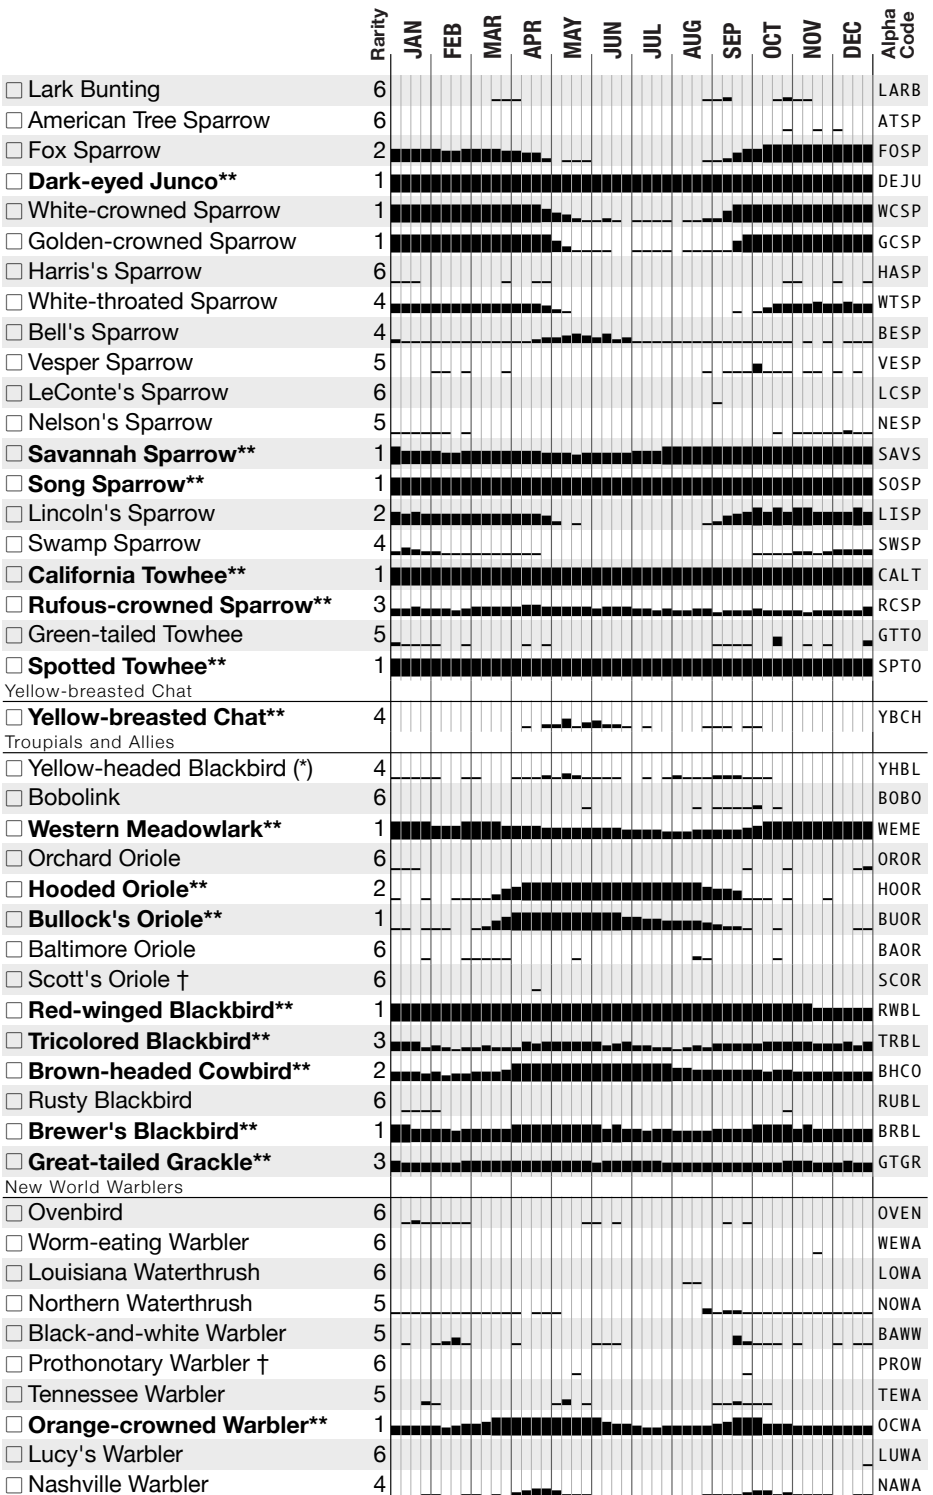

Rarity	JAN	FEB	MAR	APR	MAY	JUN	JUL	AUG	SEP	OCT	NOV	DEC	Alpha Code
☐ Virginia's Warbler	6													VIWA
☐ Connecticut Warbler	6													CONW
☐ MacGillivray's Warbler*	4													MGWA
☐ Kentucky Warbler †	6													KEWA
☐ Common Yellowthroat**	2													COYE
☐ Hooded Warbler	6													HOWA
☐ American Redstart	5													AMRE
☐ Cape May Warbler	6													CMWA
☐ Northern Parula	5													NOPA
☐ Magnolia Warbler	6													MAWA
☐ Bay-breasted Warbler	6													BBWA
☐ Blackburnian Warbler	6													BLBW
☐ Yellow Warbler**	1													YEWA
☐ Chestnut-sided Warbler	5													CSWA
☐ Blackpoll Warbler	5													BLPW
☐ Black-throated Blue Warbler	6													BTBW
☐ Palm Warbler	5													PAWA
☐ Pine Warbler	6													PIWA
☐ Yellow-rumped Warbler**	1													YRWA
☐ Prairie Warbler	6													PRAW
☐ Black-throated Gray Warbler**	3													BTYW
☐ Townsend's Warbler	2													TOWA
☐ Hermit Warbler*	3													HEWA
☐ Black-throated Green Warbler	6													BTNW
☐ Canada Warbler	6													CAWA
☐ Wilson's Warbler**	1													WIWA
☐ Painted Redstart	6													PARE
Cardinals and Allies														
☐ Summer Tanager	5													SUTA
☐ Scarlet Tanager	6													SCTA
☐ Western Tanager**	2													WETA
☐ Rose-breasted Grosbeak	5													RBGR
☐ Black-headed Grosbeak**	1													BHGR
☐ Blue Grosbeak*	4													BLGR
☐ Lazuli Bunting*	2													LAZB
☐ Indigo Bunting*	5													INBU
☐ Painted Bunting	6													PABU
☐ Dickcissel	6													DICK

Notes: