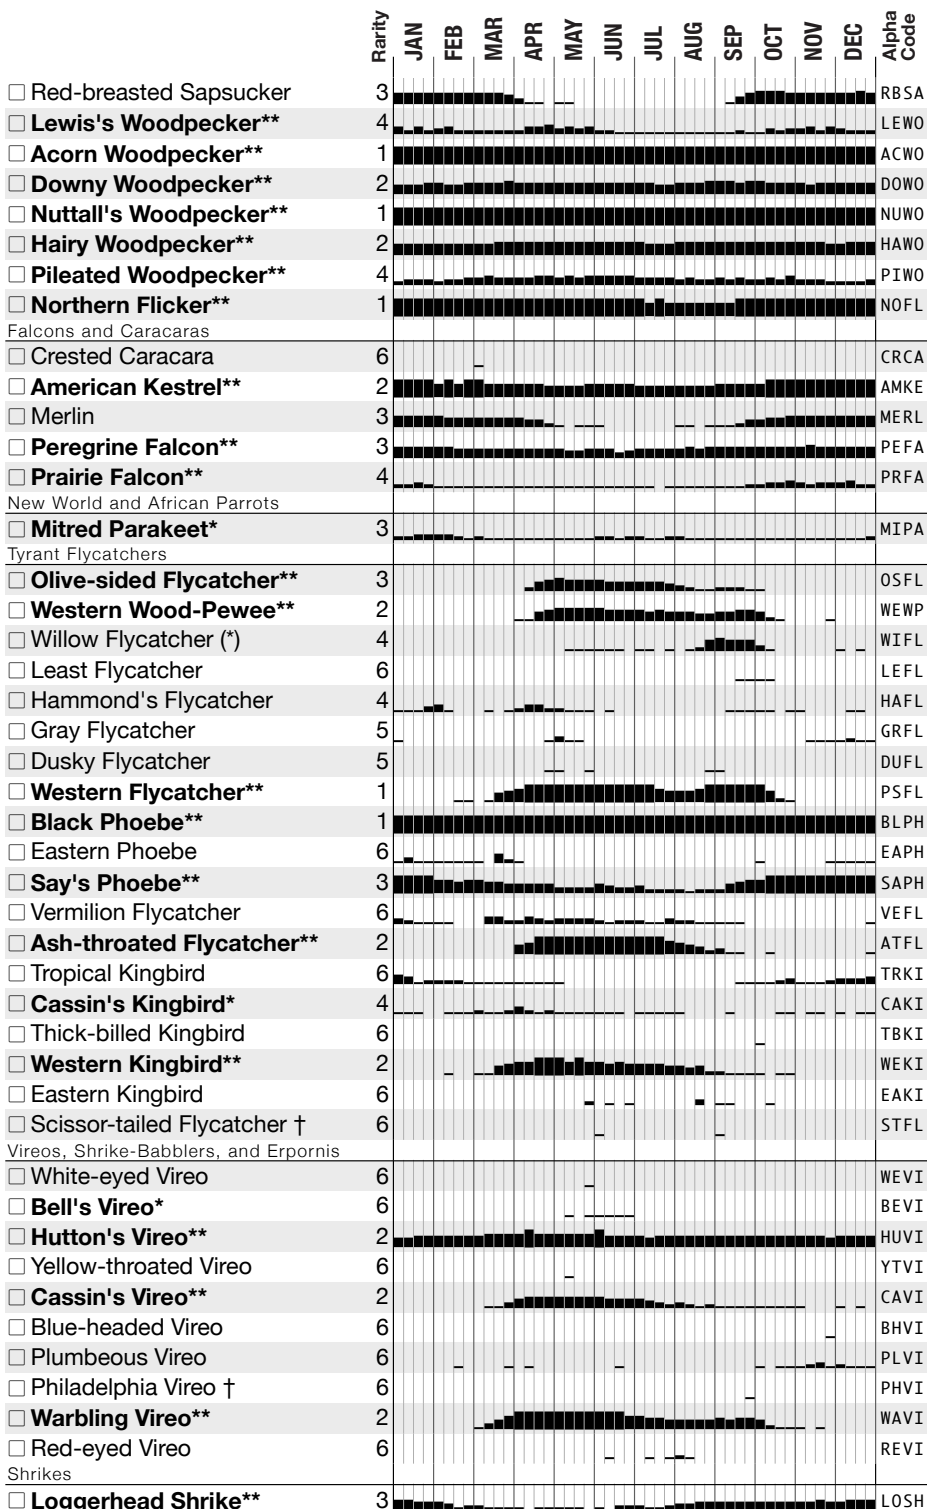

Rarity	JAN	FEB	MAR	APR	MAY	JUN	JUL	AUG	SEP	OCT	NOV	DEC	Alpha Code
☐ Northern Shrike	6													NSHR
Crows, Jays, and Magpies														
☐ Pinyon Jay †	6													PIJA
☐ Steller's Jay**	1	█	█	█	█	█	█	█	█	█	█	█	█	STJA
☐ California Scrub-Jay**	1	█	█	█	█	█	█	█	█	█	█	█	█	CASJ
☐ Black-billed Magpie †	6													BBMA
☐ Yellow-billed Magpie**	2	█	█	█	█	█	█	█	█	█	█	█	█	YBMA
☐ Clark's Nutcracker	6													CLNU
☐ American Crow**	1	█	█	█	█	█	█	█	█	█	█	█	█	AMCR
☐ Common Raven**	1	█	█	█	█	█	█	█	█	█	█	█	█	CORA
Tit, Chickadees, and Titmice														
☐ Chestnut-backed Chickadee**	1	█	█	█	█	█	█	█	█	█	█	█	█	CBCH
☐ Oak Titmouse**	1	█	█	█	█	█	█	█	█	█	█	█	█	OATI
Larks														
☐ Horned Lark**	3		█	█	█	█	█	█	█	█	█	█	█	HOLA
Swallows														
☐ Northern Rough-winged	2			█	█	█	█	█	█	█	█	█	█	NRWS
☐ Purple Martin**	4					█	█	█	█	█	█	█	█	PUMA
☐ Tree Swallow**	2	█	█	█	█	█	█	█	█	█	█	█	█	TRES
☐ Violet-green Swallow**	1	█	█	█	█	█	█	█	█	█	█	█	█	VGSW
☐ Bank Swallow (*)	5					█	█	█	█	█	█	█	█	BANS
☐ Barn Swallow**	1	█	█	█	█	█	█	█	█	█	█	█	█	BARS
☐ Cliff Swallow**	1		█	█	█	█	█	█	█	█	█	█	█	CLSW
Leaf Warblers														
☐ Arctic Warbler †	6													ARWA
Long-tailed Tits														
☐ Bushtit**	1	█	█	█	█	█	█	█	█	█	█	█	█	BUSH
Sylviid Warblers, Parrotbills, and Allies														
☐ Wrentit**	1	█	█	█	█	█	█	█	█	█	█	█	█	WREN
Kinglets														
☐ Ruby-crowned Kinglet	1	█	█	█	█	█	█	█	█	█	█	█	█	RCKI
☐ Golden-crowned Kinglet*	4													GCKI
Nuthatches														
☐ Red-breasted Nuthatch**	3	█	█	█	█	█	█	█	█	█	█	█	█	RBNU
☐ White-breasted Nuthatch**	2	█	█	█	█	█	█	█	█	█	█	█	█	WBNU
☐ Pygmy Nuthatch**	4	█	█	█	█	█	█	█	█	█	█	█	█	PYNU
Trecreepers														
☐ Brown Creeper**	2	█	█	█	█	█	█	█	█	█	█	█	█	BRCR
Gnatcatchers														
☐ Blue-gray Gnatcatcher**	2			█	█	█	█	█	█	█	█	█	█	BGGN
Wrens														
☐ Rock Wren**	3	█	█	█	█	█	█	█	█	█	█	█	█	ROWR
☐ Canyon Wren**	4													CANW
☐ House Wren**	2	█	█	█	█	█	█	█	█	█	█	█	█	HOWR
☐ Pacific Wren**	3	█	█	█	█	█	█	█	█	█	█	█	█	PAWR
☐ Marsh Wren**	2	█	█	█	█	█	█	█	█	█	█	█	█	MAWR
☐ Bewick's Wren**	1	█	█	█	█	█	█	█	█	█	█	█	█	BEWR
Dippers														
☐ American Dipper**	4	█	█	█	█	█	█	█	█	█	█	█	█	AMDI
Starlings														
☐ European Starling**	1	█	█	█	█	█	█	█	█	█	█	█	█	EUST